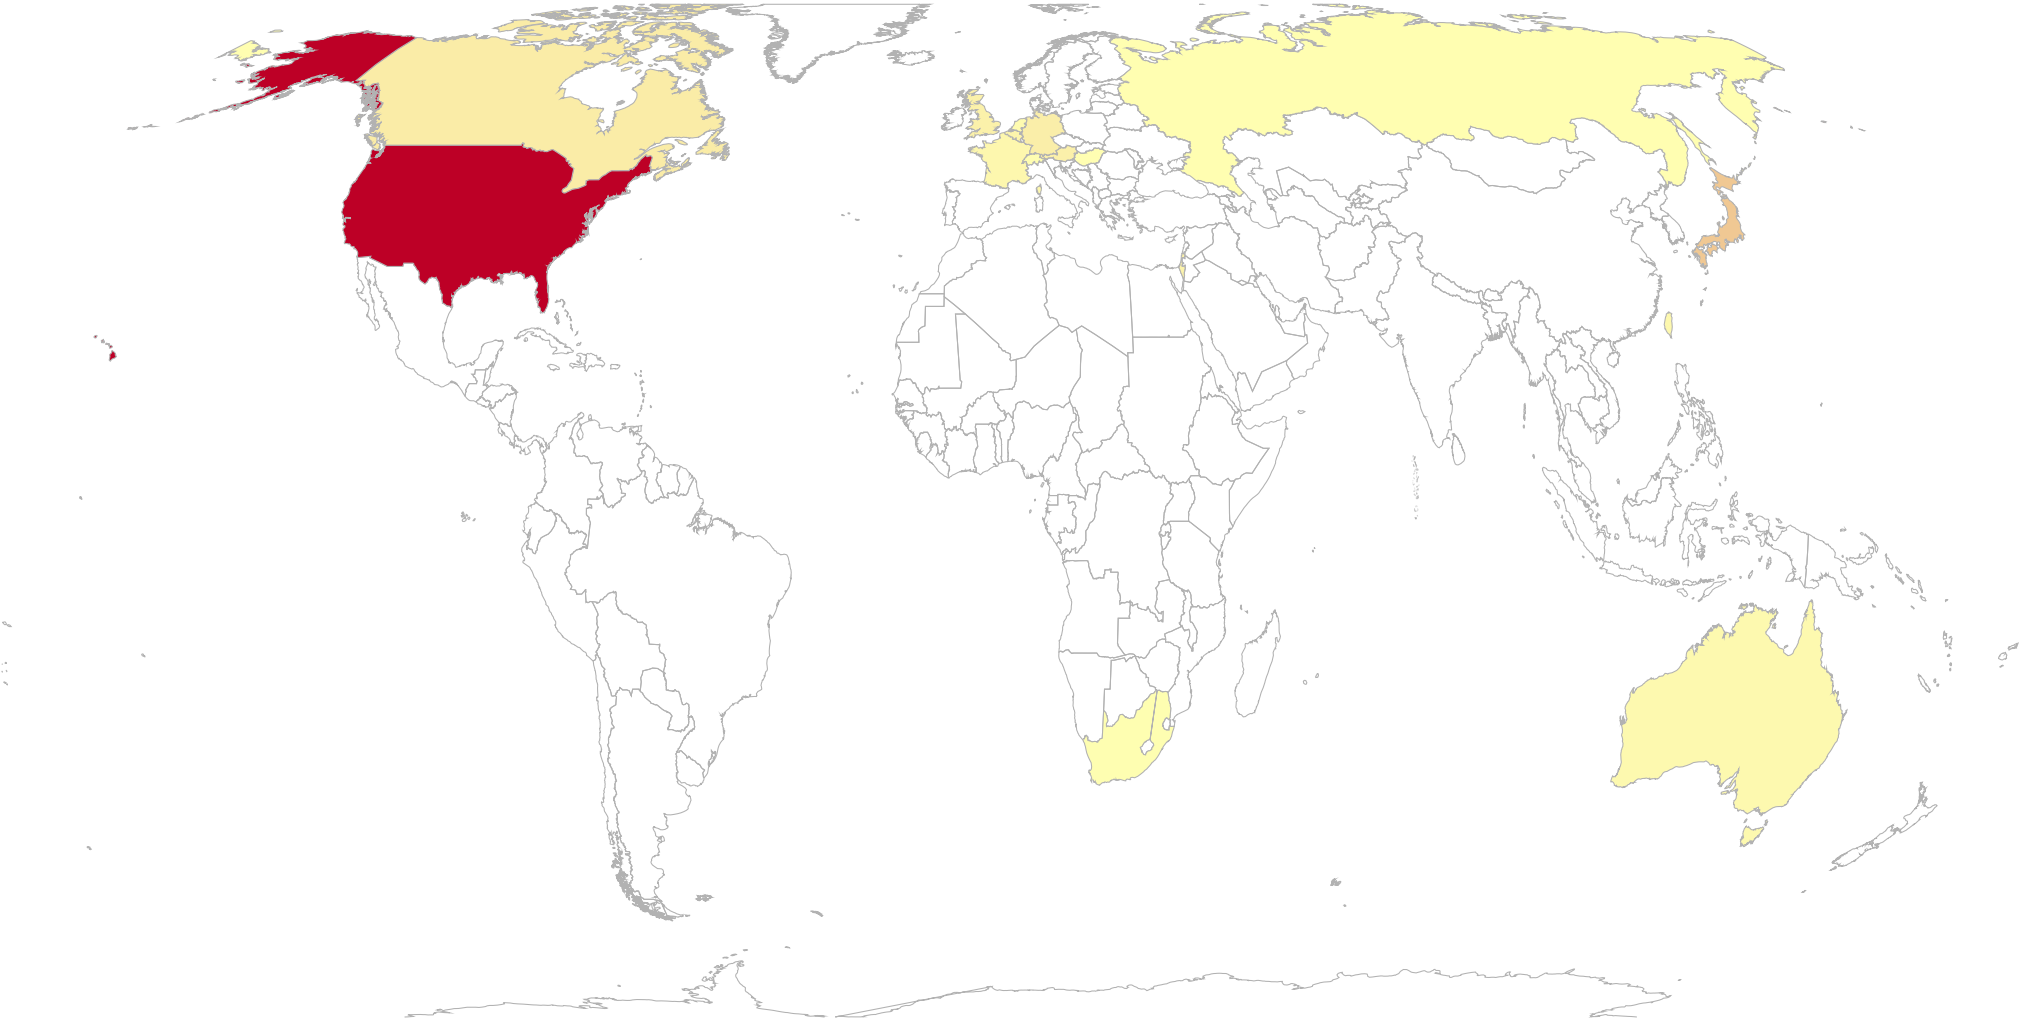

Geospatial Visualization (Choropleth Map)

Influenza Patents

Feb 04, 2015 | 10:50:06 AM EST

Legend

Country Color (Linear)

Patents

How to Read this Map

This *choropleth map* shows 209 countries of the world using the equal-area Eckert IV projection. Each country may be color coded in proportion to a numerical value. Minimum and maximum data values are given in the legend.